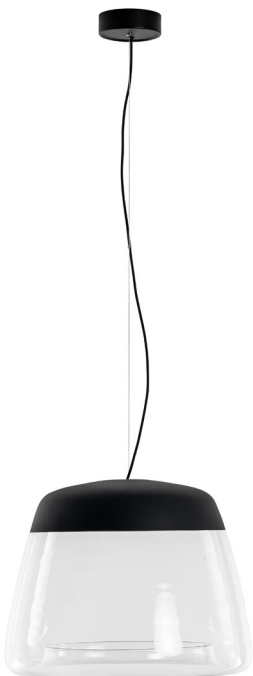

HIND RABII

LIGHTING STUDIO

ICE ABSOLUT L

Design by Hind Rabii, 2015

GLASS

Gold leaf

Silver leaf

Copper leaf

Glass

Black

White

Fumé green

Mounting	Pendant	Source (included) SMD led 17w 2700K 1700lm Dimmable by TRIAC - Trailing edge (standard) DALI and CASAMBI on request.	Marking	CE IP20 F
Environment	Indoor		Weight	4kgs
Lampshade	Glass	Voltage	Cord lenght	2000mm adjustable ; other length on request.
Frame	Cord & Metal			