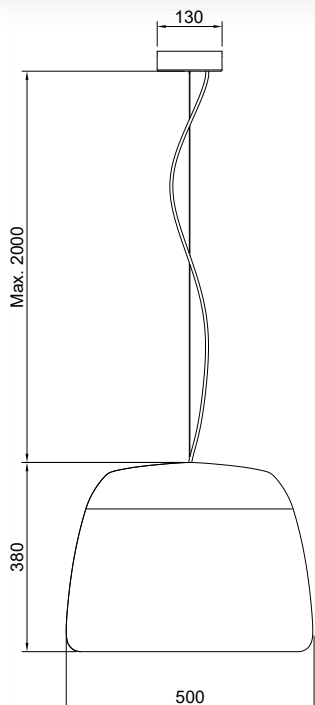

GLASS

Gold leaf

Silver leaf

Copper leaf

Glass

Black

White

Fumé green

Mounting	Pendant	Source (included) SMD led 17w 2700K 1700lm Dimmable by TRIAC - Trailing edge (standard) DALI and CASAMBI on request.	Marking	CE IP20 F	
Environment	Indoor		Weight	4kgs	
Lampshade	Glass	Voltage	Cord lenght	2000mm adjustable ; other length on request.	
Frame	Cord & Metal				230 V - 50 hz