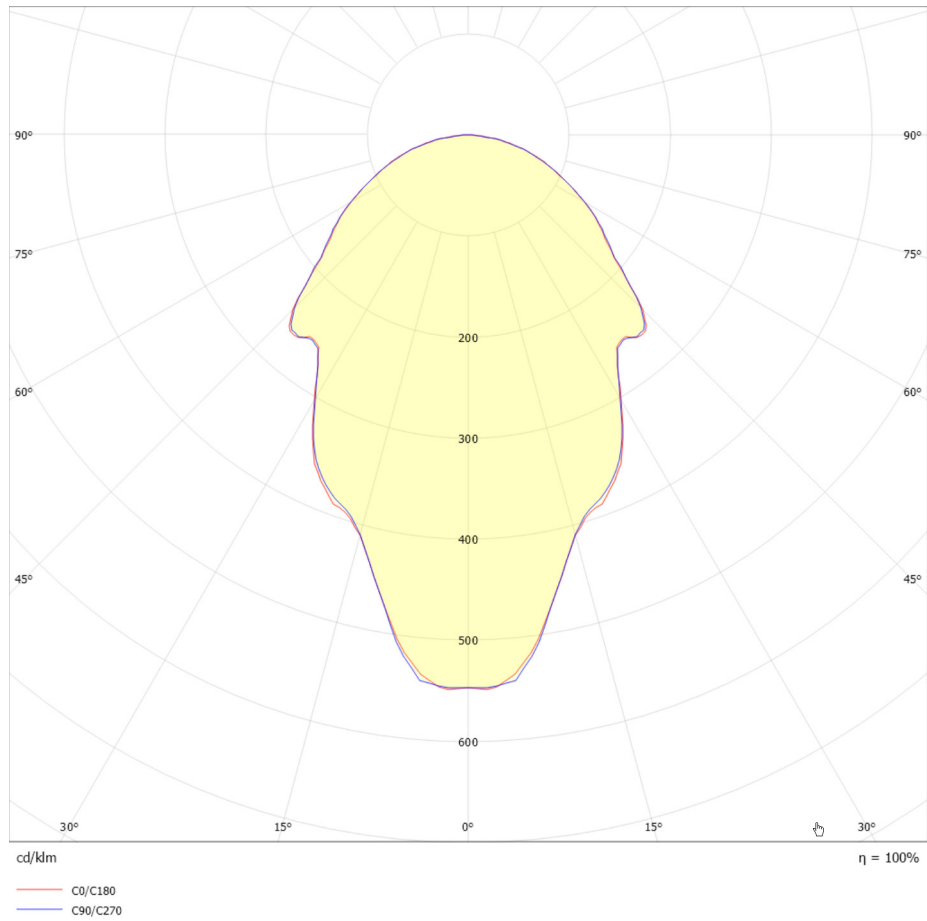

LIGHT DISTRIBUTION

PHASE-CUT DIMMING

All our products are delivered and tested with analog phase-cut dimming capability.

DALI

For most situations phase-cut dimming is the right way but for new projects for your modern home or for hospitality projects you may need the digital standard DALI. We also provide on request led drivers for DALI system, contact us !

CASAMBI

*Use your phone as a switch or dimmer.
We provide the good solution with the Casambi system. Ask for it !*